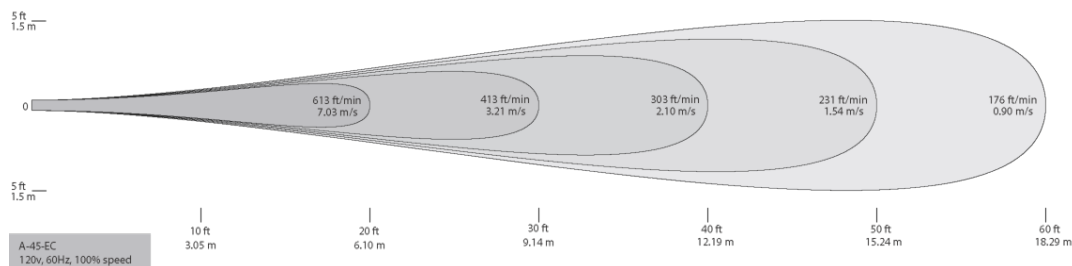

## About the A-45-EC-STD

The Air Pear 45-EC is a suitable choice for ceiling heights up to 45 ft., providing an area of coverage of up to 1500 sq. ft.

## Velocity Profile

Data represents 80th percentile of 2000+ samples collected via hot wire anemometer recorded horizontally