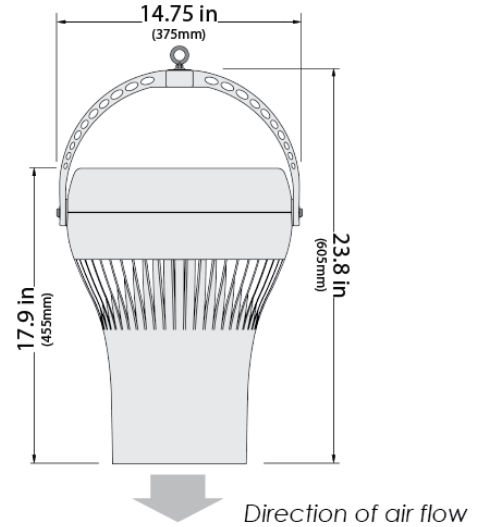

Product Description

Airius fans create uniform air temperatures from floor to ceiling for thermal comfort and energy savings.

Housing: PC/ABS, 5VA flame resistance. Off White

Motor: Electrically commutated, thermally-protected axial motor by ebm-papst®, 92% efficient. Operating temperature: -22°F (-30°C) to 122°F (50°C)

Stator: Patented multi-vane stator significantly increases air throw for maximizing performance.

Certification: Conforms to UL-507, CAN/CSA-C22.2 No. 1113, UL 94 5VA and is ETL listed in USA and Canada

Safety Cable: 6' length steel cable (fastened to body)

Warranty: 3 years parts and workmanship. Money back guarantee: 30 days. Refurbishment program after 3-year warranty period.

Maximum Ratings

Model	Input Power, 1Ø	Amps	Watts	RPM	dB(A)	Mounting Height	Coverage Area
A-45-EC-STD	100-130VAC, 60Hz	1.94	153.8	2789	85.7	Up to 45 ft.	Up to 1500 sq. ft.

⁽¹⁾dB as Sound Power Level, designed to meet ISO 3744 - engineering grade precision for determining sound power.
Data independently verified by third party. Tests performed in-unit.

Controls & Factory Installed Options

Item #	Description
Pearlink	Wi-Fi iOS/Android controller
POT-1	Wall-mounted speed control
PHI-9-C	9" Photohydroionization cell to mitigate mold, bacteria, viruses, and odors

Fan Config: A-45-EC-STD-100-130-W	QTY:
Controls/Options:	QTY:
Project:	Engineer:
Submitted By:	Architect:
Date:	Contractor: