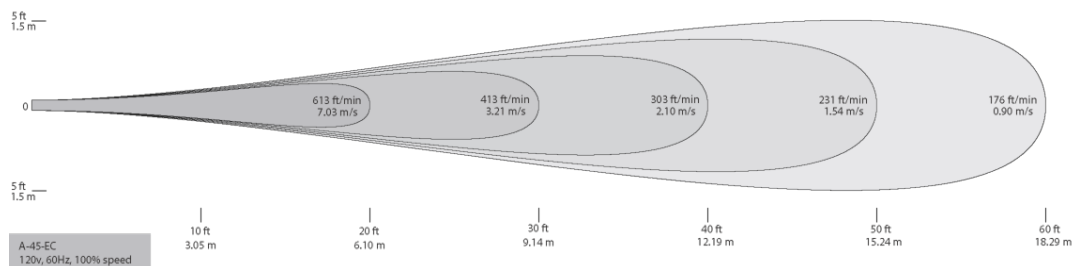

## About the A-45-EC-STD

The Air Pear 45-EC-277 is a suitable choice for ceiling heights up to 45 ft., providing an area of coverage of up to 1500 sq. ft.

## Velocity Profile

Data represents 80th percentile of 2000+ samples collected via hot wire anemometer recorded horizontally