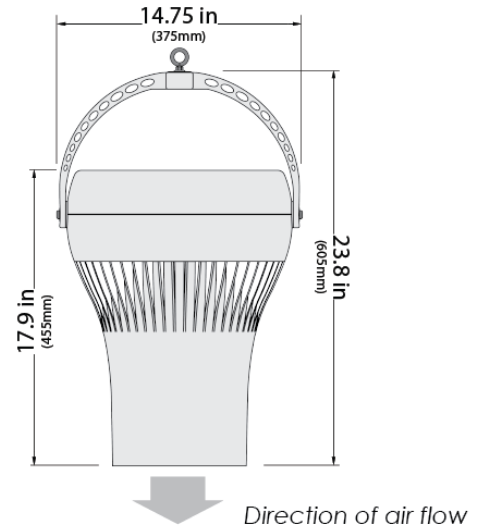

Product Description

Airius fans create uniform air temperatures from floor to ceiling for thermal comfort and energy savings.

Housing: PC/ABS, 5VA flame resistance. Off White

Motor: Electrically commutated, thermally-protected axial motor by ebm-papst®, 92% efficient. Operating temperature: -13°F (-25°C) to 140°F (60°C)

Stator: Patented multi-vane stator significantly increases air throw for maximizing performance.

Certification: Conforms to UL-507, CAN/CSA-C22.2 No. 1113, UL 94 5VA and is ETL listed in USA and Canada

Safety Cable: 6' length steel cable (fastened to body)

Warranty: 3 years parts and workmanship. Money back guarantee: 30 days. Refurbishment program after 3-year warranty period.

Maximum Ratings

Model	Input Power, 1Ø	Amps	Watts	RPM	dB(A)	Mounting Height	Coverage Area
A-45-EC-STD	200-277VAC, 60Hz	1.40	175.0	3050	85.7	Up to 45 ft.	Up to 1500 sq. ft.

⁽¹⁾dB as Sound Power Level, designed to meet ISO 3744 - engineering grade precision for determining sound power.
Data independently verified by third party. Tests performed in-unit.

Controls & Factory Installed Options

Item #	Description
Pearlink	Wi-Fi iOS/Android controller
POT-1	Wall-mounted speed control
PHI-9-C	9" Photohydroionization cell to mitigate mold, bacteria, viruses, and odors

Fan Config: A-45-EC-STD-200-277-W	QTY:
Controls/Options:	QTY:
Project:	Engineer:
Submitted By:	Architect:
Date:	Contractor: