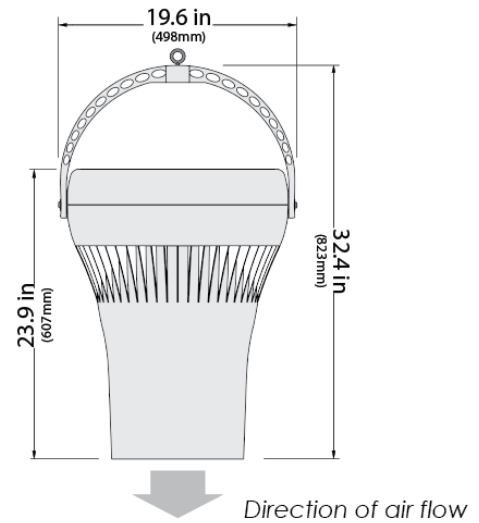

Product Description

Airius fans create uniform air temperatures from floor to ceiling for thermal comfort and energy savings.

Housing: PC/ABS, 5VA flame resistance. Off White

Motor: Electrically commutated, thermally-protected axial motor by ebm-papst®, 92% efficient. Operating temperature: -13°F (-25°C) to 140°F (60°C)

Stator: Patented multi-vane stator significantly increases air throw for maximizing performance.

Certification: Conforms to UL-507, CAN/CSA-C22.2 No. 1113, UL 94 5VA and is ETL listed in USA and Canada

Safety Cable: 6' length steel cable (fastened to body)

Warranty: 3 years parts and workmanship. Money back guarantee: 30 days. Refurbishment program after 3-year warranty period.

Maximum Ratings

Model	Input Power, 1Ø	Amps	Watts	RPM	dB(A)	Mounting Height	Coverage Area
A-60-EC-STD	200-277VAC, 60Hz	1.30	170.0	1630	78.2	Up to 60 ft.	Up to 2000 sq. ft.

⁽¹⁾dB as Sound Power Level, designed to meet ISO 3744 - engineering grade precision for determining sound power.
Data independently verified by third party. Tests performed in-unit.

Controls & Factory Installed Options

Item #	Description
Pearlink	Wi-Fi iOS/Android controller
POT-1	Wall-mounted speed control

Fan Config: A-60-EC-STD-200-277-W	QTY:
Controls/Options:	QTY:
Project:	Engineer:
Submitted By:	Architect:
Date:	Contractor: