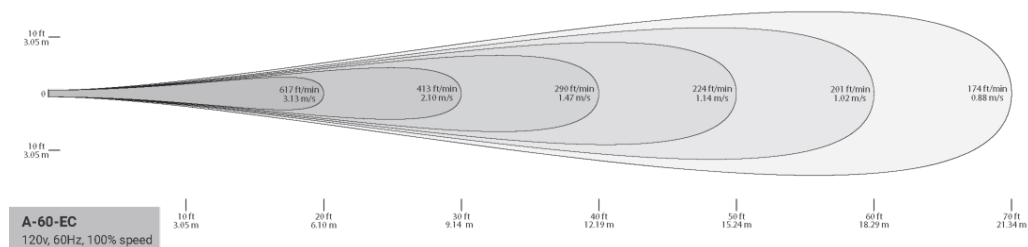

## About the A-60-EC-STD

The Air Pear 60-EC-277 is a suitable choice for ceiling heights up to 60 ft., providing an area of coverage of up to 2000 sq. ft.

## A-60-EC-STD Control Types

The A-60-EC-STD uses an electrically commutated (EC) motor and can be controlled with a 0-10VDC signal.

## Velocity Profile

Data represents 80th percentile of 2000+ samples collected via hot wire anemometer recorded horizontally